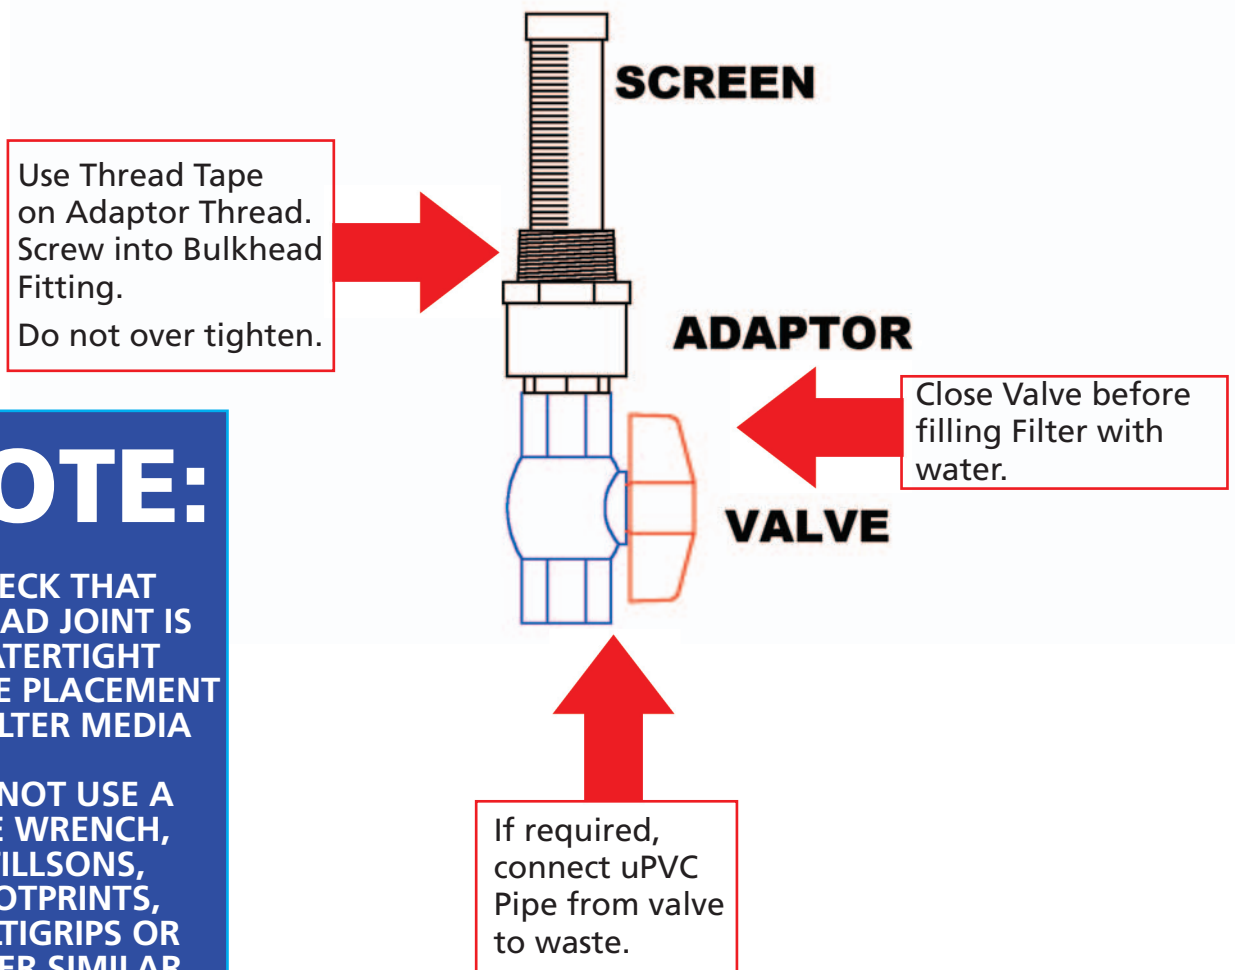

## SERVICE INSTRUCTION SHEET

DATE: MAY 06 REVISION: B DOC #: 111

PG 1/1

TITLE: INSTALLATION OF DRAIN VALVE ASSEMBLY

The Drain Valve and Screen are fully assembled ready for inserting into the filter body.

### NOTE:

CHECK THAT  
THREAD JOINT IS  
WATERTIGHT  
BEFORE PLACEMENT  
OF FILTER MEDIA

DO NOT USE A  
PIPE WRENCH,  
STILLSONS,  
FOOTPRINTS,  
MULTIGRIPS OR  
OTHER SIMILAR  
TOOLS FOR  
TIGHTENING.

HAND TIGHTEN TO  
PROVIDE A SNUG/  
NEAT FIT